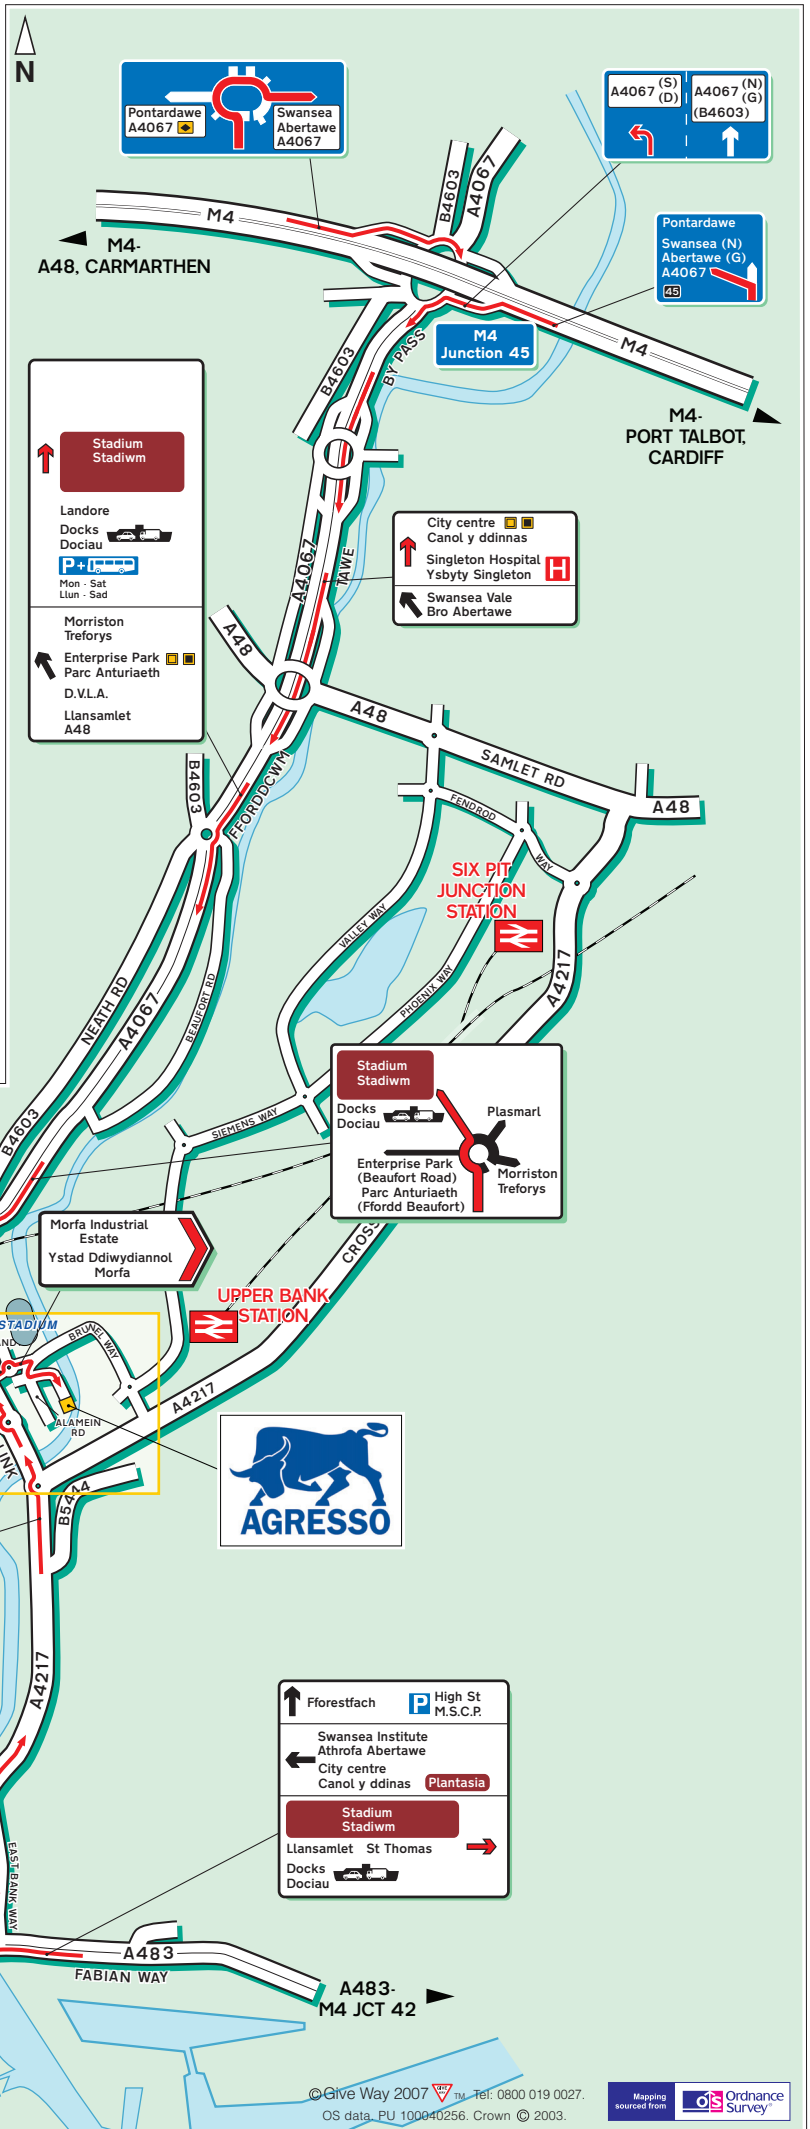

**Agresso Limited**  
 Riverside House  
 Normandy Road  
 Swansea SA1 2JA

Tel: 01792 524524  
 Fax: 01792 524525

**Public Transport**

**By Rail**

Swansea Station.  
 Approximately 10 minutes from the office by taxi.

**Locator Map**

**Stadium**  
 Stadium  
 Enterprise Park  
 Parc Anturiaeth  
 Retail Park  
 Parc Adwerthu

Hafod

200 yds  
 200 ft

Excess for access

Retail Park  
 Parc Adwerthu  
 Morfa Industrial Estate  
 Ystad Ddiwydiannol Morfa

Stadium  
 Stadium

Stadium  
 Stadium

Hafod

Winchwen  
 Enterprise Park  
 Parc Anturiaeth

Morrison  
 Treforys

Forestfach

High St  
 M.S.C.P.

Swansea Institute  
 Athrofa Abertawe

City centre  
 Canol y ddinas

Plantasia

Stadium  
 Stadium

Llansamlet  
 St Thomas

Docks  
 Dociau